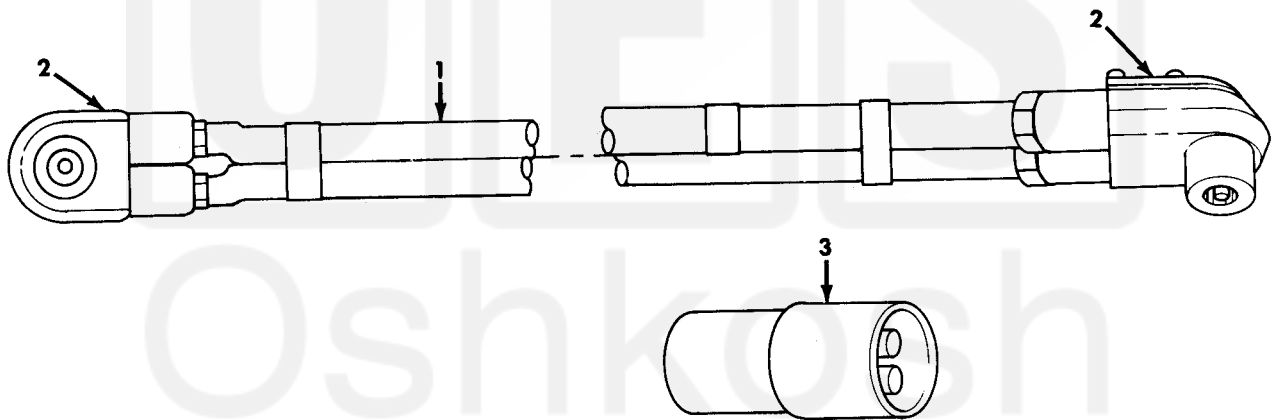

UNIT, DIRECT SUPPORT, AND GENERAL SUPPORT MAINTENANCE  
REPAIR PARTS AND SPECIAL TOOLS LIST  
TRUCK, 5-TON, 6X6, M809 SERIES TRUCKS (DIESEL)

Figure 483. Interverhicle Power Cable Kit.

(1) ITEM NO	(2) SMR CODE	(3) NSN	(4) CAGEC	(5) PART NUMBER	(6) DESCRIPTION AND USABLE ON CODE (UOC)	(7) QTY
GROUP 3307 SPECIAL PURPOSE KITS						
FIG. 483 INTERVEHICLE POWER CABLE KIT						
1	PAOZZ	6150-01-022-6004	19207	11682336-1	CABLE ASSEMBLY, POWE PART OF KIT P/N 10502786.....	1
2	PAOZZ	5935-00-567-0128	19207	11682338	CONNECTOR, PLUG, ELEC PART OF KIT P/N 10502786.....	2
3	PAOZZ	5935-00-322-8959	19207	11677570	ADAPTER, CONNECTOR PART OF KIT P/N 10502786.....	2
KIT	PAOZZ	2590-00-148-7961	56161	10502786	CABLE KIT, SPECIAL P.....	1
					ADAPTER, CONNECTOR ( 2) 483-3	
					CABLE ASSEMBLY, POWE ( 1) 483-1	
					CONNECTOR, PLUG, ELEC ( 2) 483-2	

END OF FIGURE